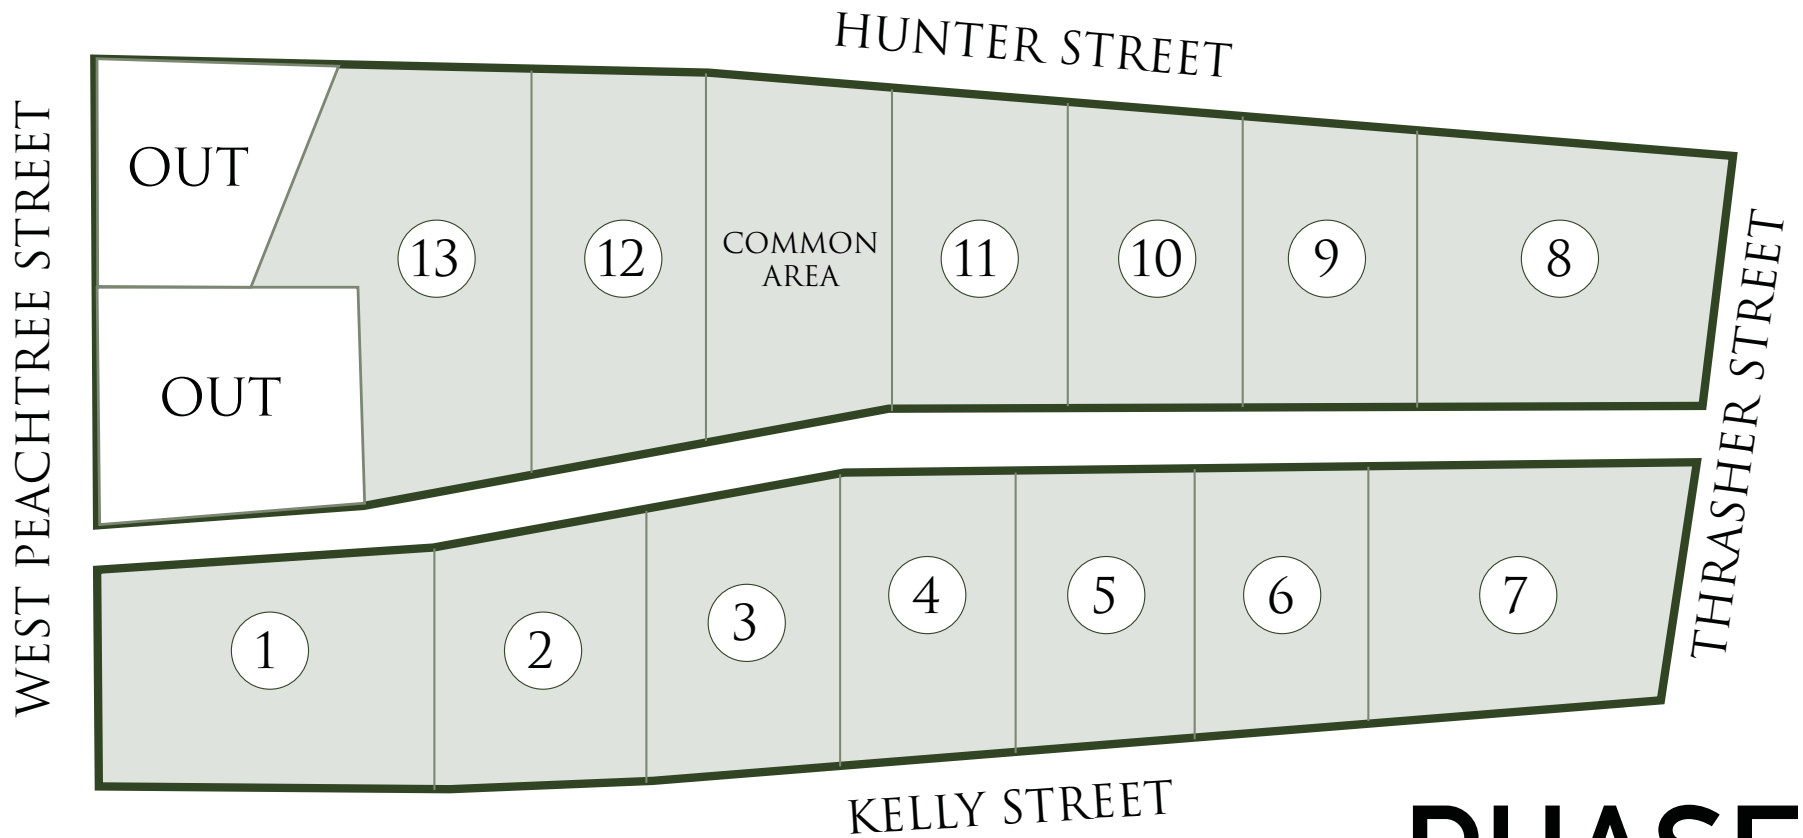

# Buchanan Station

13 HOMESITES IN DOWNTOWN NORCROSS

## PHASE II

An EpiCity/McClure Design Build Development